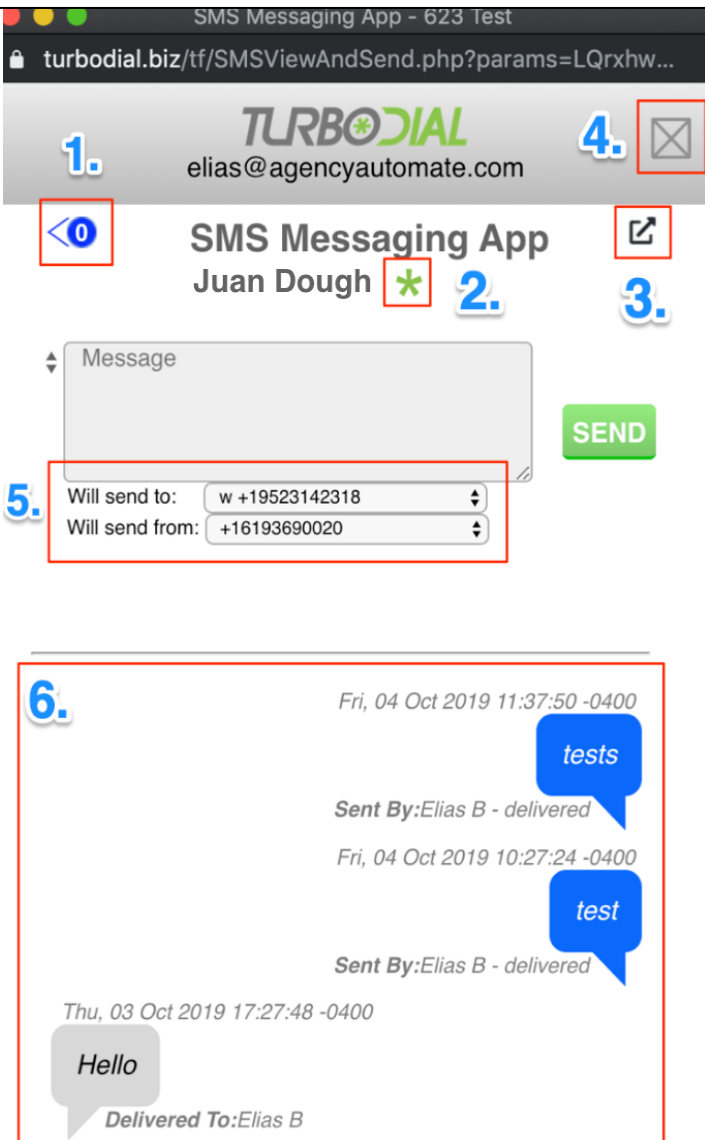

Overview: SMS Messaging App

w (952) 314-2318

William Jenkins
Callback: none set
Call Attempts: 0:0:0:0:0:0:(
Agency Automate, LLC
Forms 128 \$ \$s N

CALL

SMS ⁰ MSG

Enter Search

Agenda

- **Unread Conversation Counter and SMS button**
- **SMS Messaging App:**
 - Conversation pane
 - History pane
- **SMS 2-Way Chat Windows**

SMS Messaging App

1. Clicking this opens **SMS Messaging App: History** and displays how many unread SMS conversations you have.
2. When clicked, your turboDial panel will focus on the Contact record associated to the Contact whose conversation you're viewing.
3. When clicked, a separate SMS 2-Way Chat window is opened, allowing you to resume an active conversation with this Contact while using the SMS Messaging App for other Contacts. You can have multiple SMS 2-Way chat windows open.
4. Clicking it closes the **SMS Messaging App**.
5. The top selector contains phone numbers associated with the current Contact. The bottom contains turboDial-acquired inbound numbers. You can use the selectors to choose the 'from' and 'to' phone numbers.
6. Conversation log of up to 1,000 SMSs if you have Enhanced Inbound or Hosted Voice. (Otherwise it displays at most 10.)